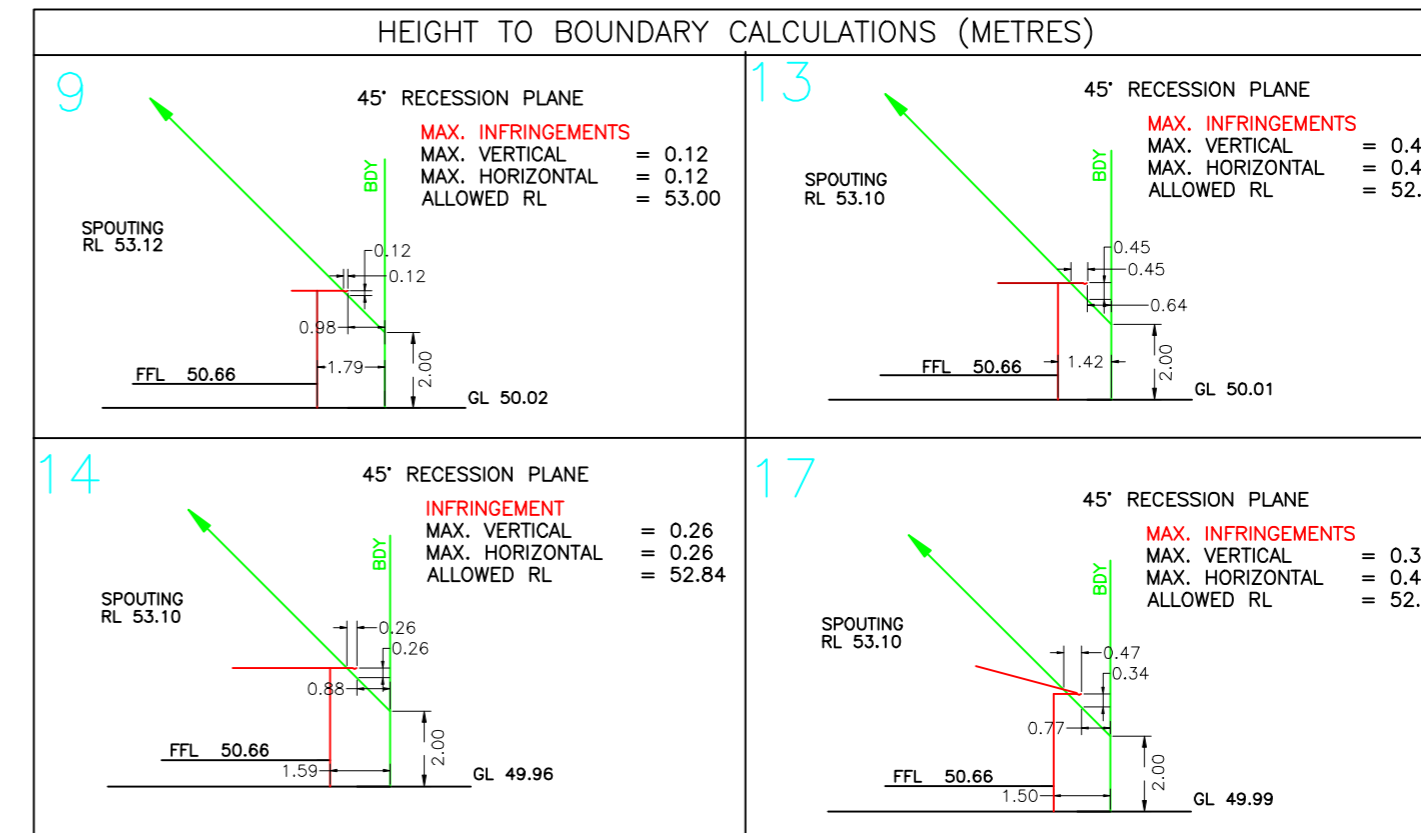

AFFORDABLE MOBILE SURVEYORS LTD
CONSULTING LAND SURVEYORS
1st Floor, 18 Delta Avenue
New Lynn, Auckland
Private Bag MBE N388, Auckland
Ph 09 826 5668 Fax 09 826 5662
Email ams@landsurvey.co.nz

G MCLEOD
RIVERSDALE ROAD
AVONDALE

**SITE PLAN
OF PROPOSED SUBD'N**

SHOWING HEIGHT TO BDY
DETAILS

LOT 6 DP 21083
CT NA474/289

SCALE: 1 : 200 @ A2

DRAWING STATUS: FOR CONSENT

DRAWING # PS172/01-A