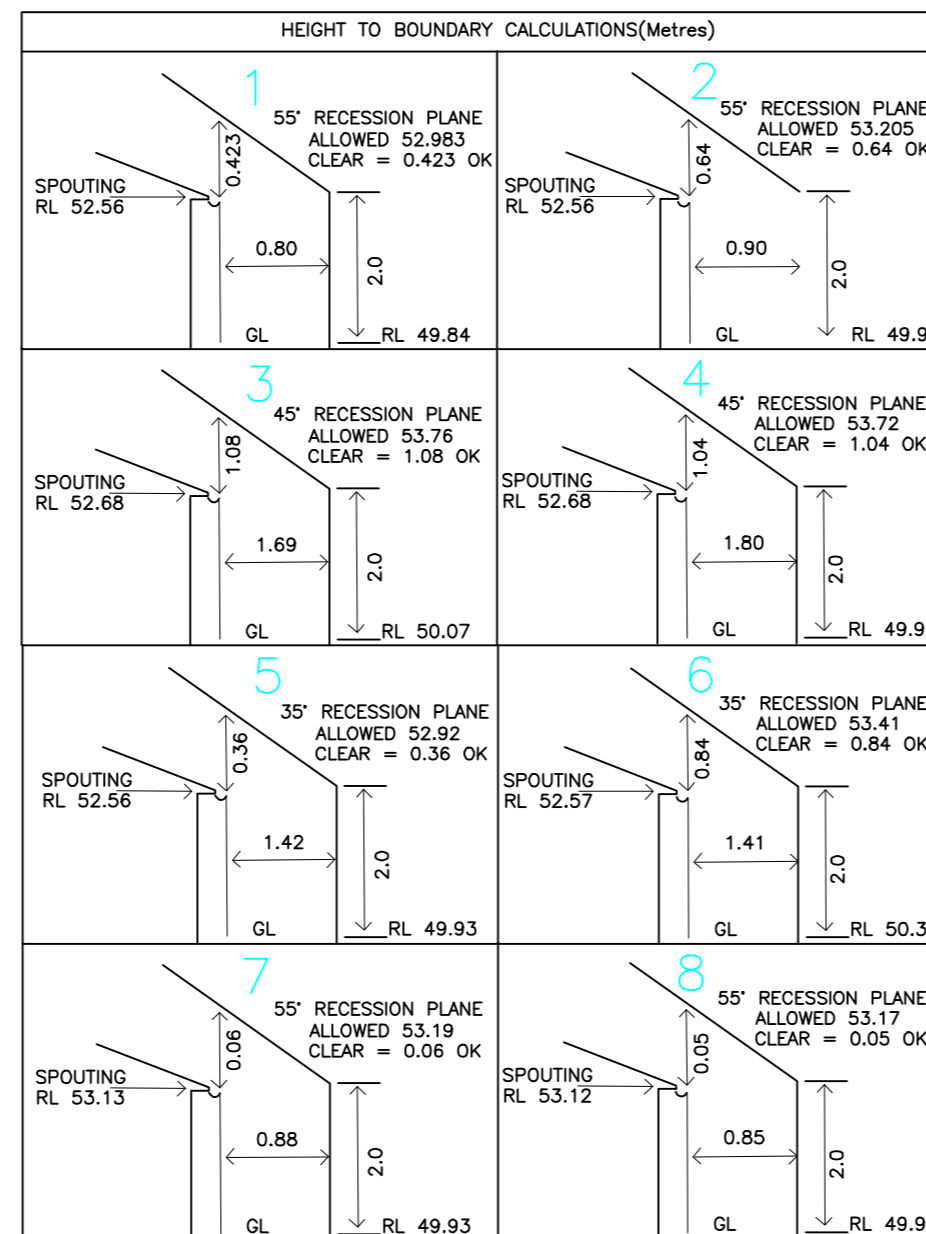

DIAGRAM A (NOT TO SCALE)

DIAGRAM A (NOT TO SCALE)

AFFORDABLE MOBILE SURVEYORS LTD
 CONSULTING LAND SURVEYORS
 1st Floor, 18 Delta Avenue
 New Lynn, Auckland
 Private Bag MBE N388, Auckland
 Ph 09 826 5668 Fax 09 826 5662
 Email ams@landsurvey.co.nz

G MCLEOD
 RIVERSDALE ROAD
 AVONDALE

**SITE PLAN
 OF PROPOSED SUBD'N**

SHOWING HEIGHT TO BDY
 DETAILS

LOT 6 DP 21083
 CT NA474/289

SCALE: 1 : 200 @ A2

DRAWING STATUS: FOR CONSENT

DRAWING # PS172/01-A