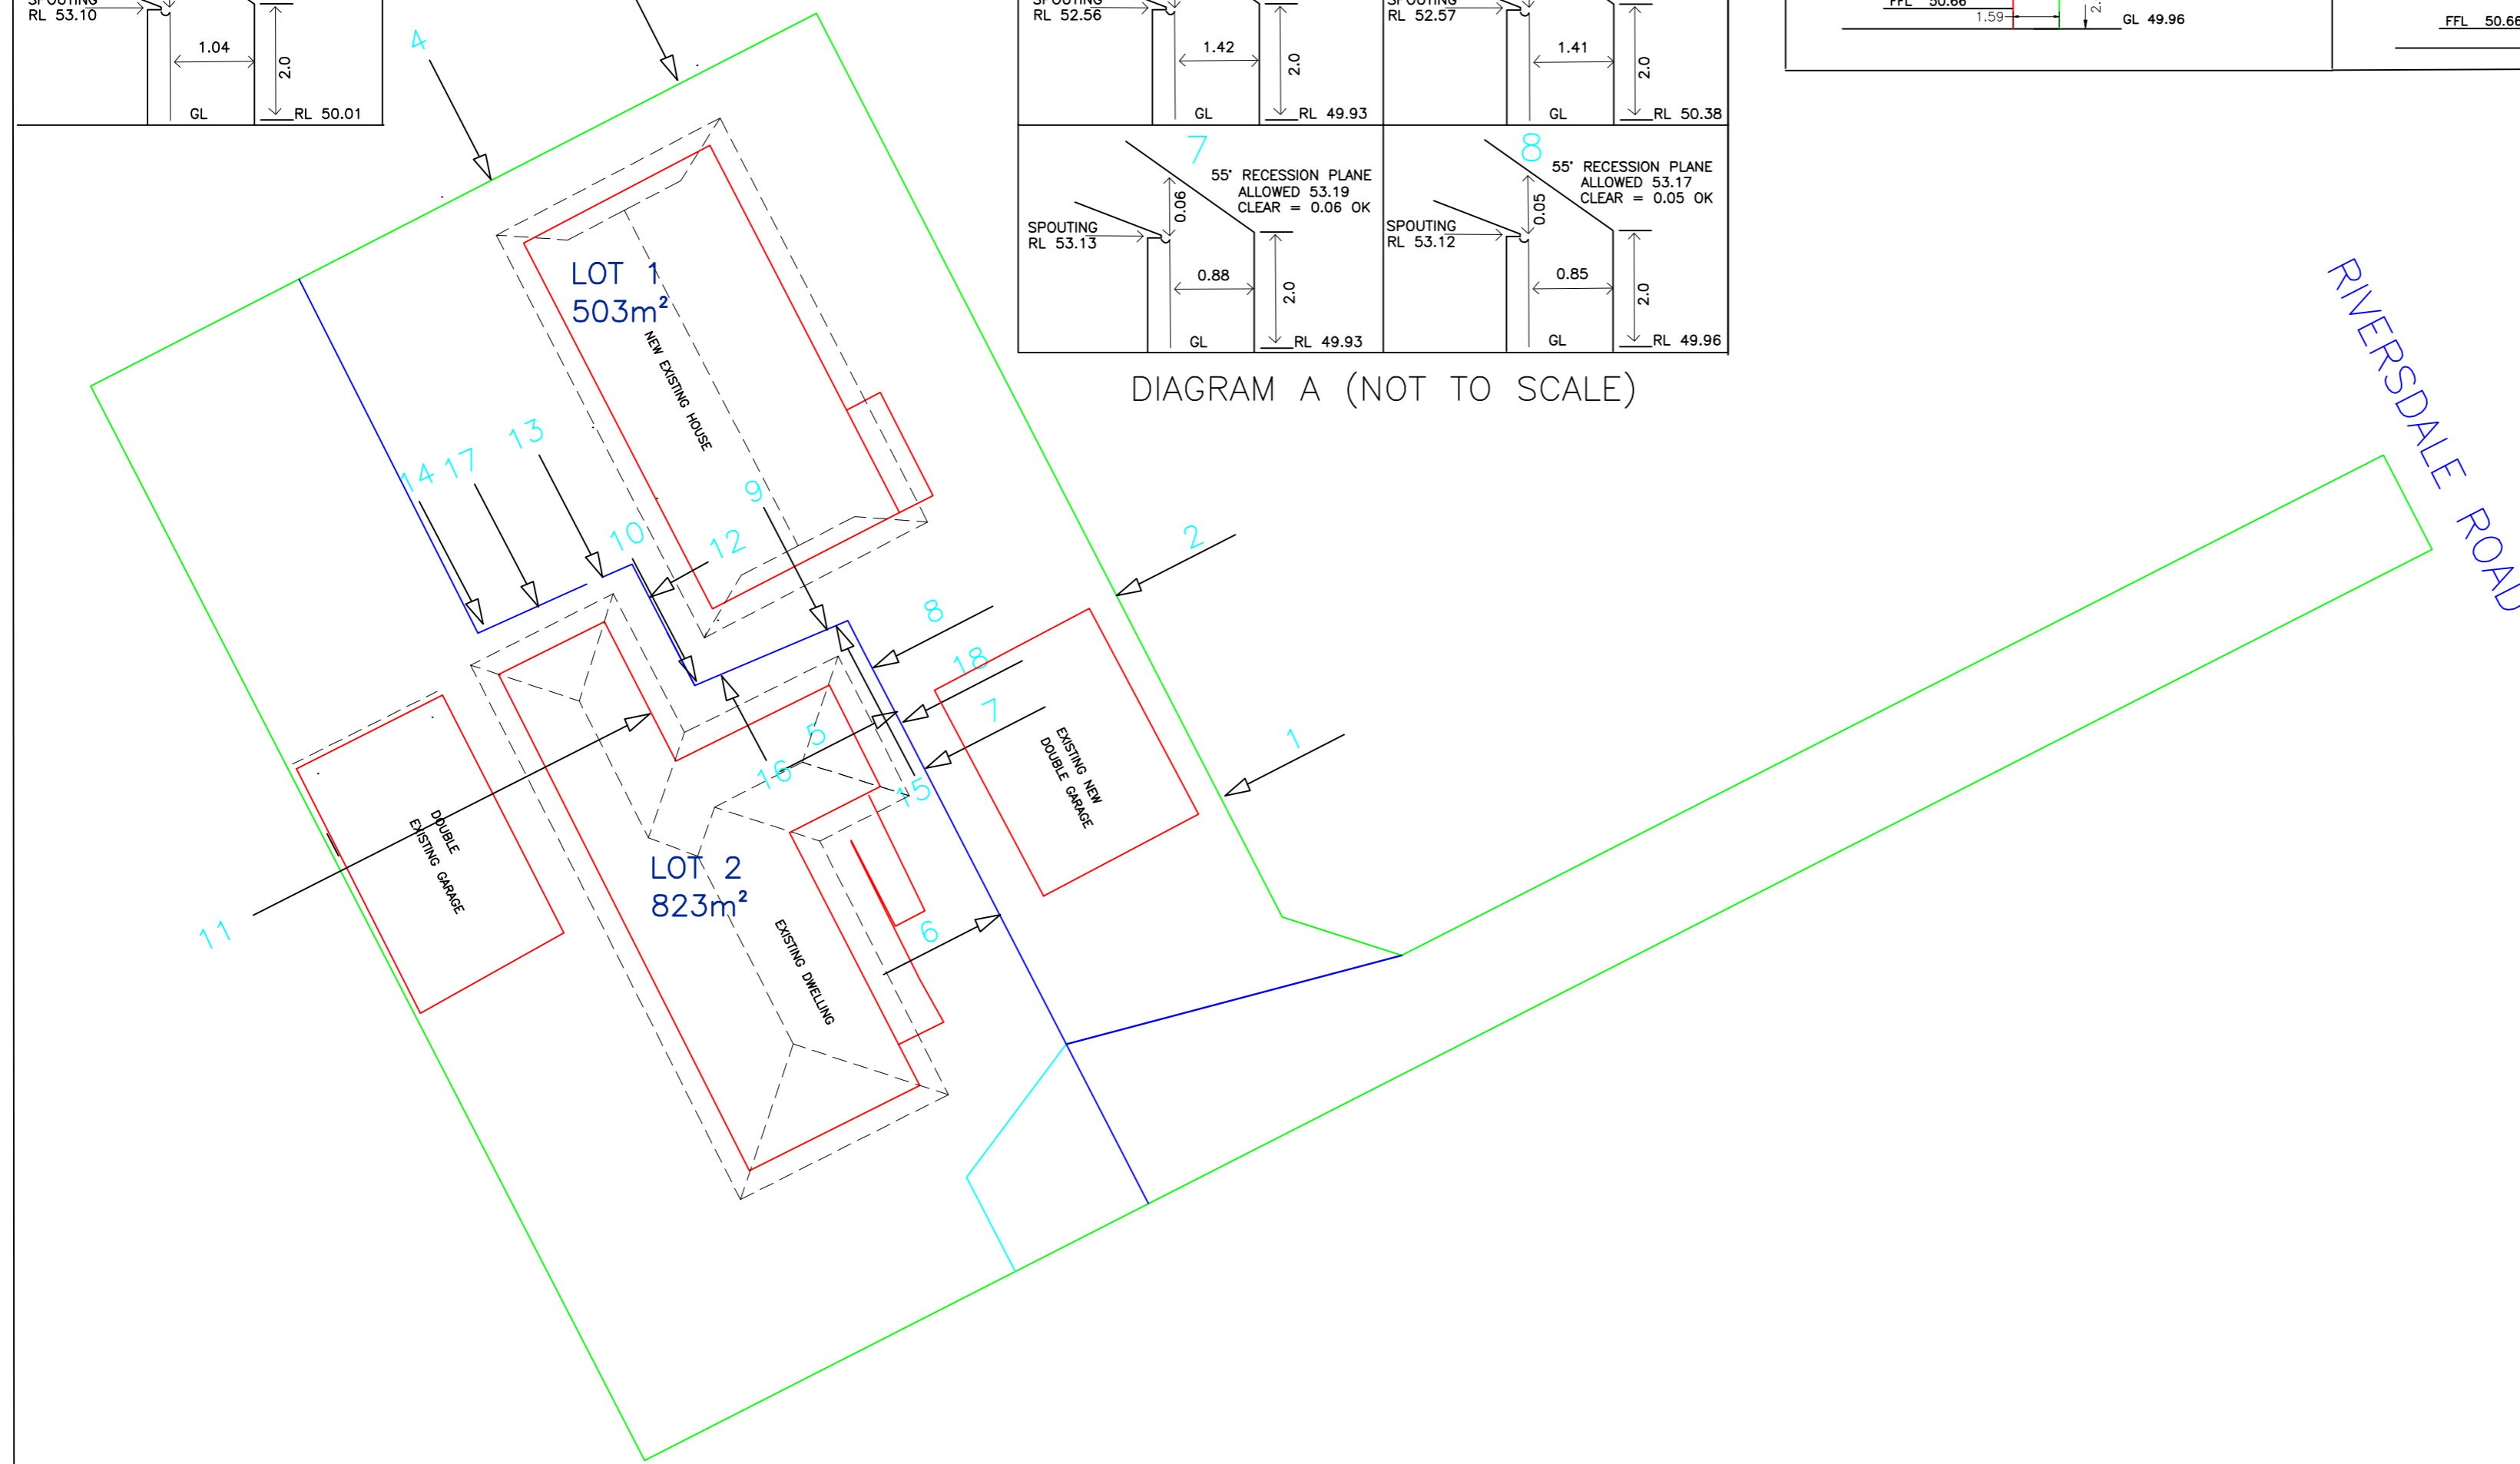

DIAGRAM A (NOT TO SCALE)

DIAGRAM A (NOT TO SCALE)

AFFORDABLE MOBILE SURVEYORS LTD
 CONSULTING LAND SURVEYORS
 1st Floor, 18 Delta Avenue
 New Lynn, Auckland
 Private Bag MBE N388, Auckland
 Ph 09 826 5668 Fax 09 826 5662
 Email ams@landsurvey.co.nz

G MCLEOD
 RIVERSDALE ROAD
 AVONDALE

**SITE PLAN
 OF PROPOSED SUBD'N**

SHOWING HEIGHT TO BDY
 DETAILS

LOT 6 DP 21083
 CT NA474/289

SCALE: 1 : 200 @ A2

DRAWING STATUS: FOR CONSENT

DRAWING # PS172/01-A